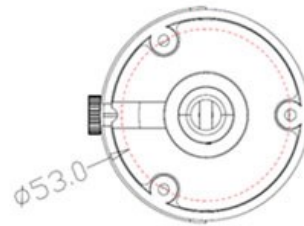

CP- VAC-T20L3

2 MP Full HD IR Bullet Camera - 30 Mtr.

INDIGO

Main Features

- 2 MP HQIS Pro Image Sensor
- 25/30fps@2MP
- Day/Night (ICR), AWB, AGC, BLC
- Plug-n-Play HD/SD Camera
- 6 mm Lens
- Equipped with fine IR LEDs for clearer night vision
- IR Range of 30 Mtr. , IP66
- Compatible with HDx, AHD, HDCVI, CVBS and HDTVI DVRs

*Product casing and specifications are subject to change without prior notice