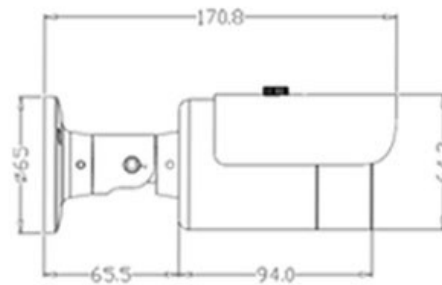

CP- VAC-T20L3

2 MP Full HD IR Bullet Camera - 30 Mtr.

INDIGO

Main Features

- 2 MP HQIS Pro Image Sensor
- 25/30fps@2MP
- Day/Night (ICR), AWB, AGC, BLC
- Plug-n-Play HD/SD Camera
- 6 mm Lens
- Equipped with fine IR LEDs for clearer night vision
- IR Range of 30 Mtr. , IP66
- Compatible with HDx, AHD, HDCVI, CVBS and HDTVI DVRs

*Product casing and specifications are subject to change without prior notice